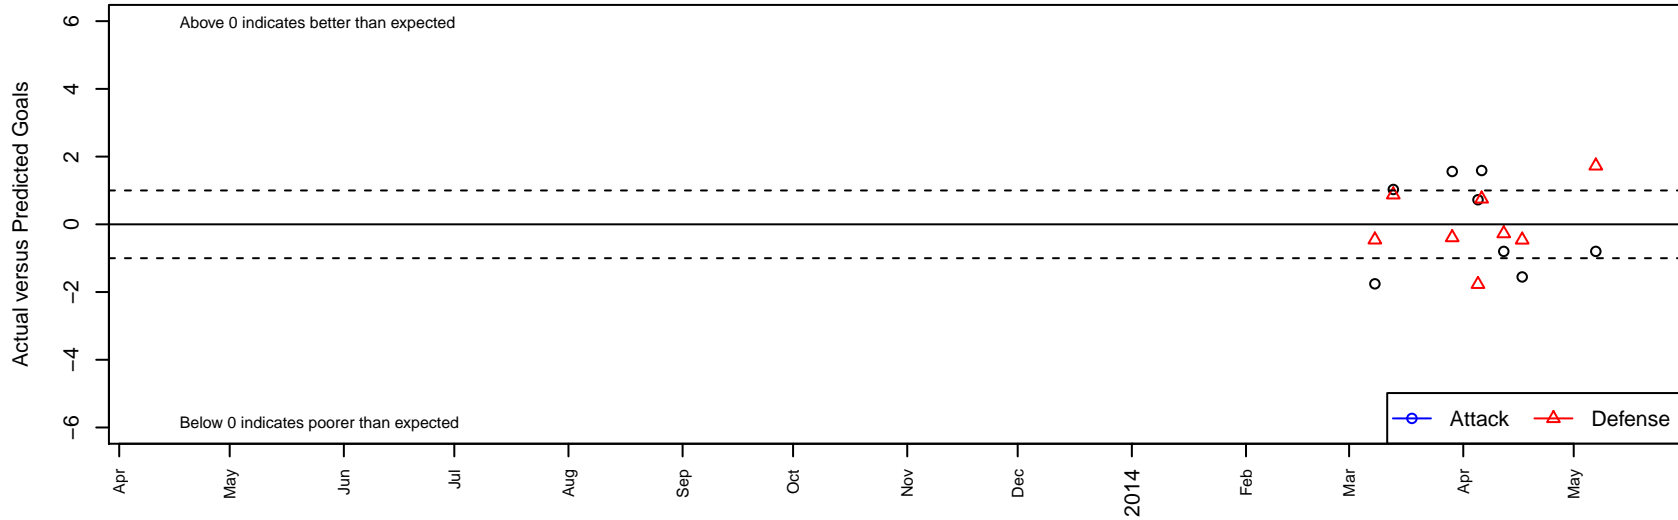

Idaho Rush Nike B96

Idaho Rush Soccer

Boise, ID

B96 total strength=1725

attack=37.41 defense=16.28

fall league = Spr Idaho D3 U17/18 Boys U18

alt names used:

IDAHO RUSH NIKE 96-97

Venues played:

Spr Idaho D3 U17/18 Boys U18

Idaho Rush Nike B96

Dots are actual minus expected GF (blue circles) and GA (red triangles).
Blue line is smoothed change in attack strength. Red is smoothed change in defense strength.